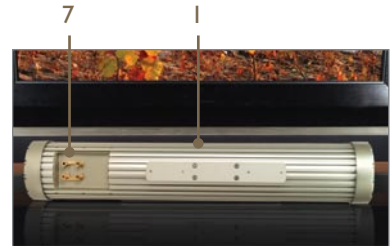

Centra StreamLine gives you more.

Neodymium magnet structures, dual radius half-roll surrounds, and a large diaphragm-to-magnet clearance give you dynamic, powerful audio. The single wide-dispersion *AudioFocus™* line-source tweeter produces crisp highs for crystal-clear sound and pinpoint imaging.

Patented Centra Speaker Technology

2-Inch Centra Mid-Range Driver:

- a. Inverted titanium diaphragm
- b. High-excursion design
- c. Long-throw, oversized, balanced suspension
- d. Distortion shorting ring
- e. Low-mass voice coil
- f. Radial neodymium magnet
- g. Extra large air vent

Features:

- 1 Center Channel 2400 speaker features the stylish look of anodized aluminum with the warmth of hardwood or high-gloss piano black accents
- 2 Line array of patented technology drivers means not one single driver has to be worked, resulting in ultra-fast response with ultra-low distortion for today's movies, music and video games
- 3 8 qty. 2" *Centra Mid-Range* drivers feature titanium inverted domes and offer high-performance responsiveness
- 4 1 qty. *AudioFocus™* Line-Source Tweeter gives you a wide dispersion audio field for great sound anywhere in the room
- 5 *Centra Mid-Range* and *Audio Focus* drivers feature patented neodymium magnet structures, and also feature dual radius half-roll surrounds, and a large diaphragm-to-magnet clearance
- 6 Drivers are magnetically shielded for maximum performance around video equipment
- 7 Bi-wire-ready 24k gold-contact binding posts with jumper straps included
- 8 Aluminum tabletop pedestal mount allows full range of adjustment
- 9 Stylish design matches StreamLine Tower and Surround Speakers, M·Bass 1000 Subwoofers, Centra Audio/Video Consoles and other M·Design products
- 10 Internally wired with frequency specific Monster Cable®