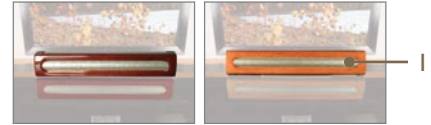

Centra StreamLine gives you more.

Neodymium magnet structures, dual radius half-roll surrounds, and a large diaphragm-to-magnet clearance give you dynamic, powerful audio. The single wide-dispersion *AudioFocus™* line-source tweeter produces crisp highs for crystal-clear sound and pinpoint imaging.

Patented Centra Speaker Technology

2-Inch Centra Mid-Range Driver:

- a. Inverted titanium diaphragm
- b. High-excursion design
- c. Long-throw, oversized, balanced suspension
- d. Distortion shorting ring
- e. Low-mass voice coil
- f. Radial neodymium magnet
- g. Extra large air vent

Features:

- 1 Center Channel 2400 speaker features the stylish look of anodized aluminum with the warmth of hardwood or high-gloss piano black accents
- 2 Line array of patented technology drivers means not one single driver has to be worked, resulting in ultra-fast response with ultra-low distortion for today's movies, music and video games
- 3 8 qty. 2" *Centra Mid-Range* drivers feature titanium inverted domes and offer high-performance responsiveness
- 4 1 qty. *AudioFocus™* Line-Source Tweeter gives you a wide dispersion audio field for great sound anywhere in the room
- 5 *Centra Mid-Range* and *Audio Focus* drivers feature patented neodymium magnet structures, and also feature dual radius half-roll surrounds, and a large diaphragm-to-magnet clearance
- 6 Drivers are magnetically shielded for maximum performance around video equipment
- 7 Bi-wire-ready 24k gold-contact binding posts with jumper straps included
- 8 Aluminum tabletop pedestal mount allows full range of adjustment
- 9 Stylish design matches StreamLine Tower and Surround Speakers, M·Bass 1000 Subwoofers, Centra Audio/Video Consoles and other M·Design products
- 10 Internally wired with frequency specific Monster Cable®