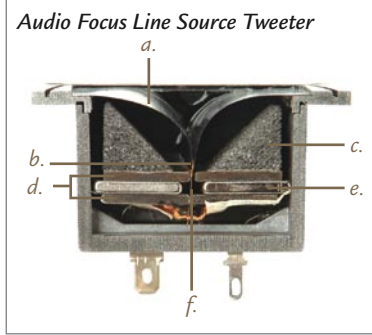

Centra StreamLine gives you more.

Neodymium magnet structures, dual radius half-roll surrounds, and a large diaphragm-to-magnet clearance give you dynamic, powerful audio. The single wide-dispersion *AudioFocus™* line-source tweeter produces crisp highs for crystal-clear sound and pinpoint imaging.

Patented Centra Speaker Technology

2-Inch Centra Mid-Range Driver:

- a. Inverted titanium diaphragm
- b. High-excursion design
- c. Long-throw, oversized, balanced suspension
- d. Distortion shorting ring
- e. Low-mass voice coil
- f. Radial neodymium magnet
- g. Extra large air vent