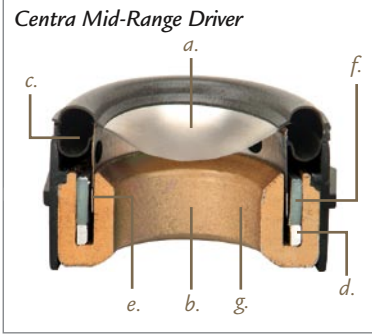

Centra StreamLine gives you more.

Neodymium magnet structures, dual radius half-roll surrounds, and a large diaphragm-to-magnet clearance give you dynamic, powerful audio. The single wide-dispersion *AudioFocus™* line-source tweeter produces crisp highs for crystal-clear sound and pinpoint imaging.

Patented Centra Speaker Technology

2-Inch Centra Mid-Range Driver:

- a. Inverted titanium diaphragm
- b. High-excursion design
- c. Long-throw, oversized, balanced suspension
- d. Distortion shorting ring
- e. Low-mass voice coil
- f. Radial neodymium magnet
- g. Extra large air vent