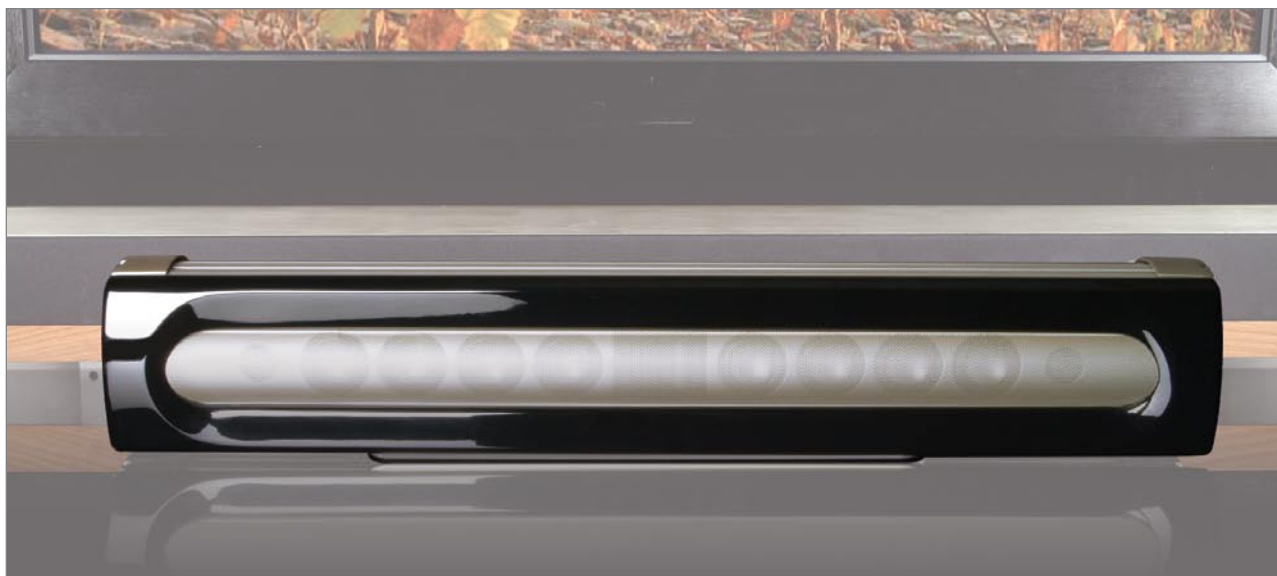

StreamLine™ Center Channel 2400

Home Theater Has a New Voice: Introducing the Elegant, High Performance Center Channel Speaker

Looks as amazing as it sounds.

The StreamLine Center Channel Speaker 2400 combines stylish looks with amazing performance—perfect for movies, multi-channel music, for audio, video gaming and more. Deep gloss piano black grills compliment virtually any décor, or select deep or light cherry grill options to pamper your design sensibilities.

Beauty and performance run in the family.

Featuring the same exclusive technologies found in Centra StreamLine Tower and Surround sound systems, you get the best of both worlds: Stunning presentation and precise, dynamic movie and music audio—especially vocals. Centra StreamLine Sound Systems also provide the sonic precision that today's DVD-Audio, SACD, DTS® and Dolby Digital® audio formats demand.

Centra StreamLine gives you more.

Neodymium magnet structures, dual radius half-roll surrounds, and a large diaphragm-to-magnet clearance give you dynamic, powerful audio. The single wide-dispersion *AudioFocus™* line-source tweeter produces crisp highs for crystal-clear sound and pinpoint imaging.

*Beautiful presentation. Seamless design.
Powerful performance. Centra by M·Design.*

Three models, 9 total, of high-resolution drivers faithfully reproduce ultra-realistic movie dialogue while delivering crystal-clear multi-channel audio.