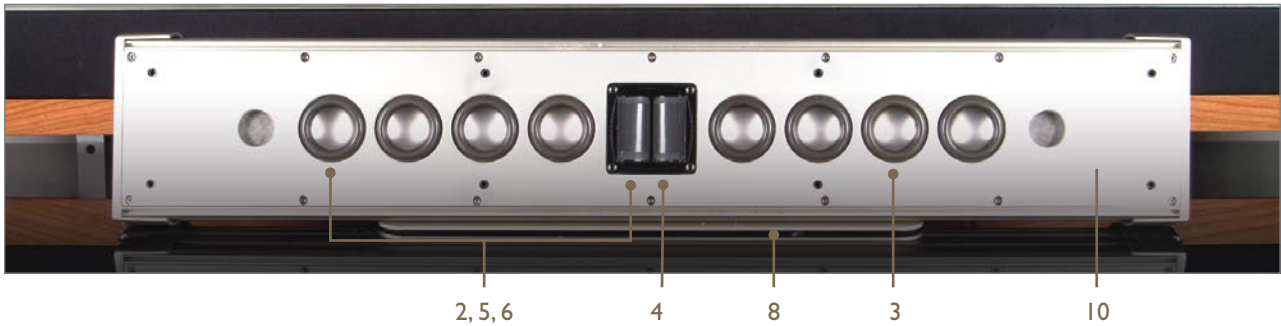

Centra StreamLine gives you more.

Neodymium magnet structures, dual radius half-roll surrounds, and a large diaphragm-to-magnet clearance give you dynamic, powerful audio. The single wide-dispersion *AudioFocus™* line-source tweeter produces crisp highs for crystal-clear sound and pinpoint imaging.

Patented Centra Speaker Technology

2-Inch Centra Mid-Range Driver:

- a. Inverted titanium diaphragm
- b. High-excursion design
- c. Long-throw, oversized, balanced suspension
- d. Distortion shorting ring
- e. Low-mass voice coil
- f. Radial neodymium magnet
- g. Extra large air vent

Features:

- 1 Center Channel 2400 speaker features the stylish look of anodized aluminum with the warmth of hardwood or high-gloss piano black accents
- 2 Line array of patented technology drivers means not one single driver has to be worked, resulting in ultra-fast response with ultra-low distortion for today's movies, music and video games
- 3 8 qty. 2" *Centra Mid-Range* drivers feature titanium inverted domes and offer high-performance responsiveness
- 4 1 qty. *AudioFocus™* Line-Source Tweeter gives you a wide dispersion audio field for great sound anywhere in the room
- 5 *Centra Mid-Range* and *Audio Focus* drivers feature patented neodymium magnet structures, and also feature dual radius half-roll surrounds, and a large diaphragm-to-magnet clearance
- 6 Drivers are magnetically shielded for maximum performance around video equipment
- 7 Bi-wire-ready 24k gold-contact binding posts with jumper straps included
- 8 Aluminum tabletop pedestal mount allows full range of adjustment
- 9 Stylish design matches StreamLine Tower and Surround Speakers, M·Bass 1000 Subwoofers, Centra Audio/Video Consoles and other M·Design products
- 10 Internally wired with frequency specific Monster Cable®