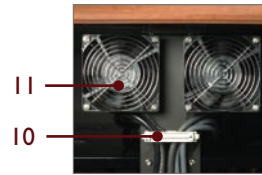

Optional M•Design Flat Screen TV Mounting System

Optional Component Center Subwoofer connections accessible from behind Mocha

11
10

9

Appointments:

- 1 Elegant, high-lustre, real cherrywood finish complements any décor and is color-matched to optional Eleganza subwoofers and StreamLine Sound System trim
- 2 High-gloss Piano Black enameled doors strike a contemporary tone while concealing and protecting components (alternate colors available as an option)
- 3 Modern-look brushed aluminum door hardware
- 4 Included center grill conceals center channel speaker from view. Can be interchanged with optional integrated storage drawer to house remotes and media collection
- 5 Heavy-duty casters let you easily move Mocha while loaded for cleaning and to access component wiring
- 6 Sturdy, ventilated adjustable shelves are designed for heavy components like high power amplifiers
- 7 Acoustically transparent side compartments for stereo speakers, optional Component Center subwoofers or CD/DVD library