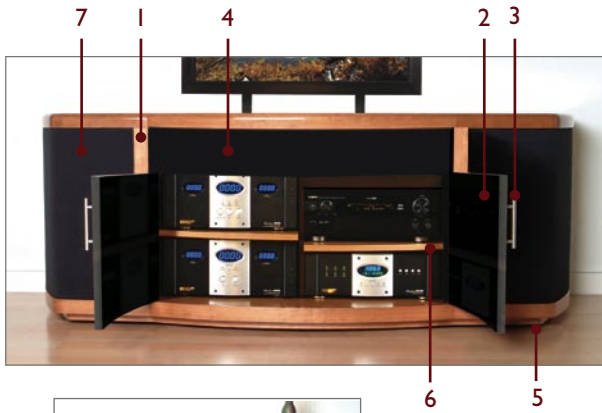

Elegant hardwood surfaces, gorgeous enameled doors and best of all: "invisible" home theater.

The ingeniously designed Mocha can accommodate your entire home theater. You can attach a flat screen TV using the optional mounting bracket, add a home theater sound system with the optional InvisiSound™ Frame, conceal built-to-fit subwoofers inside hidden compartments and put your DVD player, amplifiers, power voltage stabilizer, receiver and other components behind the doors.

Optional M•Design Flat Screen TV Mounting System

Optional Component Center Subwoofer connections accessible from behind Mocha

11
10

9

Appointments:

- 1 Elegant, high-lustre, real cherrywood finish complements any décor and is color-matched to optional Eleganza subwoofers and StreamLine Sound System trim
- 2 High-gloss Piano Black enameled doors strike a contemporary tone while concealing and protecting components (alternate colors available as an option)
- 3 Modern-look brushed aluminum door hardware
- 4 Included center grill conceals center channel speaker from view. Can be interchanged with optional integrated storage drawer to house remotes and media collection
- 5 Heavy-duty casters let you easily move Mocha while loaded for cleaning and to access component wiring
- 6 Sturdy, ventilated adjustable shelves are designed for heavy components like high power amplifiers
- 7 Acoustically transparent side compartments for stereo speakers, optional Component Center subwoofers or CD/DVD library

Specifications:

Model: MD ELG-MOC
Dimensions: 75" W x 29" D x 27.75" H
Weight: 328 lbs
Configuration: Shipped partially assembled

Optional Enhancements: (Sold Separately)

M•Design Component Center Subwoofer 1000s
 Pair of built-for-Mocha self-powered subwoofers, with 10" side-firing drivers and 250 Watt amplifiers.