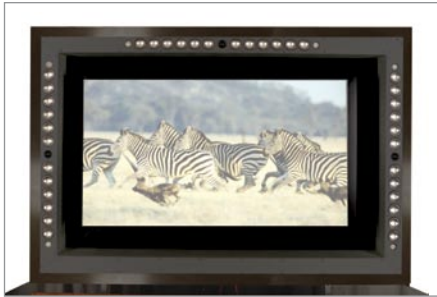

Removable grilles reveal 39 drivers in the three discrete line arrays for left, center and right channels. Shown with Piano Black trim.