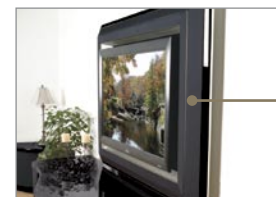

Patented Centra Speaker Technology

- a. Inverted titanium diaphragm
- b. High-excursion design
- c. Long-throw, oversized, balanced suspension
- d. Distortion shorting ring
- e. Low-mass voice coil
- f. Radial neodymium magnet
- g. Extra large air vent

- a. Silk dome diaphragm
- b. Neodymium magnet structure
- c. Ferrofluid cooling
- d. Ultra-light copper-clad aluminum voice coil windings

Features:

1. 1 Patented line array drivers means no one driver has to be overworked—resulting in ultra-fast response with low distortion perfect for today’s movies, music and video games
2. 2 36 qty. (12 per channel) 2" *Centra Mid-Range* drivers feature inverted titanium domes and offer high-performance responsiveness
3. 3 3 qty. (1 per channel) 3/4" *Centra Tweeters* give you a wide dispersion audio field for great sound anywhere in the room
4. 4 Velvet shadow mount gives flat screen TVs a “floating” appearance that looks great
5. 5 Mountable on wall (brackets included) or on Centra A/V Consoles with optional mounting kit (sold separately)

1. 6 Stylish design matches Centra StreamLine Surrounds, M-Bass 1000 Subwoofers and Centra A/V Consoles (sold separately)
2. 7 Drivers magnetically shielded for maximum performance around video equipment
3. 8 Ultra-thin profile—only 5" deep
4. 9 24k gold-contact binding posts
5. 10 Internally wired with frequency specific Monster Cable®

Specifications:

1. **Model:** MD CEN ISF3000
   Dimensions: 61" W x 5" D x 42" H
   Weight: Approximately 85 pounds