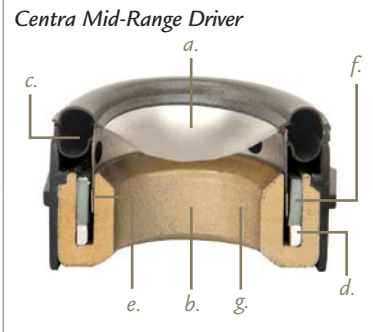

Amazing home theater sound that hangs on your wall.

The InvisiSound Frame is easy to install with the included wall mount or directly to Centra A/V Consoles (Console mount sold separately). When combined with a Centra A/V Console, Centra M-Bass 1000 Subwoofers and Centra Surrounds, you'll be all set for 5.1 surround sound. Now you can enjoy exciting "custom-look" home theater without undertaking expensive custom installation.

Beautiful presentation. Seamless design.

Powerful performance. Centra by M·Design.

Removable grilles reveal 39 drivers in the three discrete line arrays for left, center and right channels. Shown with Piano Black trim.

2-Inch Centra Mid-Range Driver:

- a. Inverted titanium diaphragm
- b. High-excursion design
- c. Long-throw, oversized, balanced suspension
- d. Distortion shorting ring
- e. Low-mass voice coil
- f. Radial neodymium magnet
- g. Extra large air vent

3/4-Inch Centra Tweeter:

- a. Silk dome diaphragm
- b. Neodymium magnet structure
- c. Ferrofluid cooling
- d. Ultra-light copper-clad aluminum voice coil windings

Features:

- 1 Patented line array drivers means no one driver has to be overworked—resulting in ultra-fast response with low distortion perfect for today’s movies, music and video games
- 2 36 qty. (12 per channel) 2" *Centra Mid-Range* drivers feature inverted titanium domes and offer high-performance responsiveness
- 3 3 qty. (1 per channel) 3/4" *Centra Tweeters* give you a wide dispersion audio field for great sound anywhere in the room
- 4 Velvet shadow mount gives flat screen TVs a “floating” appearance that looks great
- 5 Mountable on wall (brackets included) or on Centra A/V Consoles with optional mounting kit (sold separately)