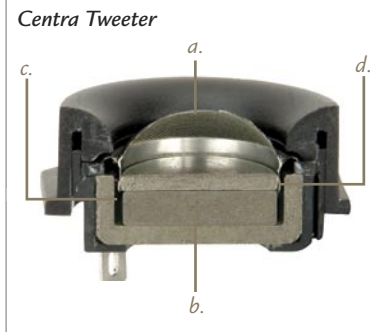

Centra Flat Screen InvisiSound Frame 3000 provides left, center and right channel home theater audio.

Frame shown mounted to Centra Audio/Video Console 800 and plasma TV (sold separately).

Patented Centra Speaker Technology

2-Inch Centra Mid-Range Driver:

- a. Inverted titanium diaphragm
- b. High-excursion design
- c. Long-throw, oversized, balanced suspension
- d. Distortion shorting ring
- e. Low-mass voice coil
- f. Radial neodymium magnet
- g. Extra large air vent

3/4-Inch Centra Tweeter:

- a. Silk dome diaphragm
- b. Neodymium magnet structure
- c. Ferrofluid cooling
- d. Ultra-light copper-clad aluminum voice coil windings

Features:

- 1 Patented line array drivers means no one driver has to be overworked—resulting in ultra-fast response with low distortion perfect for today’s movies, music and video games
- 2 36 qty. (12 per channel) 2" *Centra Mid-Range* drivers feature inverted titanium domes and offer high-performance responsiveness
- 3 3 qty. (1 per channel) 3/4" *Centra Tweeters* give you a wide dispersion audio field for great sound anywhere in the room
- 4 Velvet shadow mount gives flat screen TVs a “floating” appearance that looks great
- 5 Mountable on wall (brackets included) or on Centra A/V Consoles with optional mounting kit (sold separately)

- 6 Stylish design matches Centra StreamLine Surrounds, M-Bass 1000 Subwoofers and Centra A/V Consoles (sold separately)
- 7 Drivers magnetically shielded for maximum performance around video equipment
- 8 Ultra-thin profile—only 5" deep
- 9 24k gold-contact binding posts
- 10 Internally wired with frequency specific Monster Cable®