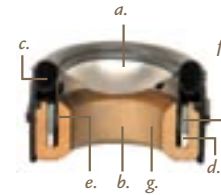

Beautiful presentation. Seamless design.

Powerful performance. Centra by M·Design

Centra StreamLine Surrounds feature two types of high-resolution drivers—9 drivers on each surround that faithfully reproduce ultra-realistic movie special effects, as well as crystal-clear multi-channel audio.

Centra StreamLine Surround 2400 pair shown with Centra Home Theater Action Couch™1000 in black leather (sold separately)

Patented Centra Speaker Technology

Centra Mid-Range Driver

- 2-Inch Centra Mid-Range Driver:**
- a. Inverted titanium diaphragm
 - b. High-excursion design
 - c. Long-throw, oversized, balanced suspension
 - d. Distortion shorting ring
 - e. Low-mass voice coil
 - f. Radial neodymium magnet
 - g. Extra large air vent

Audio Focus Line Source Tweeter

- 2-Inch Audio Focus™ Line Source Tweeter:**
- a. Ultra-light silk diaphragm
 - b. Patented line-source drive for wide dispersion
 - c. Foam damping material
 - d. Dual magnetic air gaps for high-efficiency
 - e. High-energy neodymium magnets
 - f. Patented low-inductance, flat voice coil