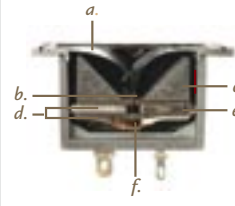

Centra StreamLine Surround 2400 pair shown with Centra Home Theater Action Couch™1000 in black leather (sold separately)

Patented Centra Speaker Technology

Centra Mid-Range Driver

- 2-Inch Centra Mid-Range Driver:**
- a. Inverted titanium diaphragm
 - b. High-excursion design
 - c. Long-throw, oversized, balanced suspension
 - d. Distortion shorting ring
 - e. Low-mass voice coil
 - f. Radial neodymium magnet
 - g. Extra large air vent

Audio Focus Line Source Tweeter

- 2-Inch Audio Focus™ Line Source Tweeter:**
- a. Ultra-light silk diaphragm
 - b. Patented line-source drive for wide dispersion
 - c. Foam damping material
 - d. Dual magnetic air gaps for high-efficiency
 - e. High-energy neodymium magnets
 - f. Patented low-inductance, flat voice coil