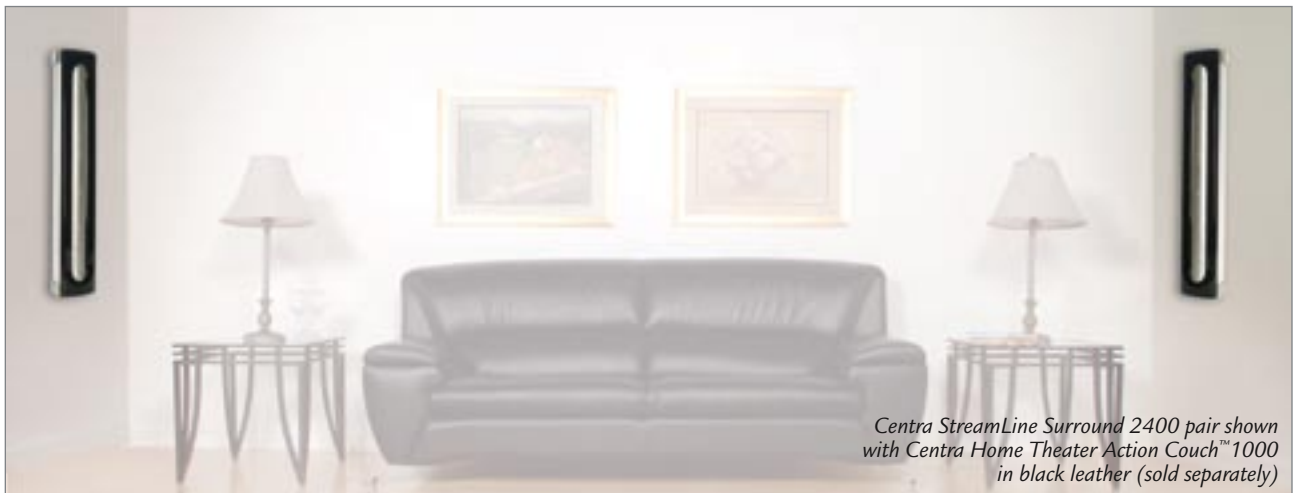

StreamLine™ Surround 2400

Introducing a Sound System That Surrounds You with Beauty and ‘Ultra-Realistic’ Sound

Enjoy exciting, dynamic surround sound without aesthetic compromise.

Centra StreamLine Surround 2400 produces sound so clean and so real you will swear you’re “there”. Deep gloss piano black grilles compliment virtually any décor, or select deep or light cherry grill options to pamper your design sensibilities. The anodized aluminum finish gives Centra Surrounds a modern feel tempered with a graceful beauty.

StreamLine Surrounds embrace the style of every Centra product.

Designed to match the design cues and presentation of Centra StreamLine Towers and Audio/Video Consoles, StreamLine Surrounds offer you the dynamics and powerful sound of its line array technology—this way, no single speaker has to work too hard. You’ll enjoy wide dynamic range, ultra-low distortion and a “wall of sound” effect that surrounds you with sound.

Anodized aluminum grilles with hardwood accents conceal ingenious patented speakers.

Lightweight neodymium magnet structures, dual radius half-roll surrounds, and a large diaphragm-to-magnet clearance work harmoniously to give you dynamic, powerful mid-range audio. The single wide-dispersion Audio Focus™ line-source tweeter produces crisp highs for pinpoint imaging and a surprisingly wide soundstage.

Centra StreamLine Surround 2400 pair shown with Centra Home Theater Action Couch™1000 in black leather (sold separately)

Patented Centra Speaker Technology

Centra Mid-Range Driver

- 2-Inch Centra Mid-Range Driver:**
- a. Inverted titanium diaphragm
 - b. High-excursion design
 - c. Long-throw, oversized, balanced suspension
 - d. Distortion shorting ring
 - e. Low-mass voice coil
 - f. Radial neodymium magnet
 - g. Extra large air vent