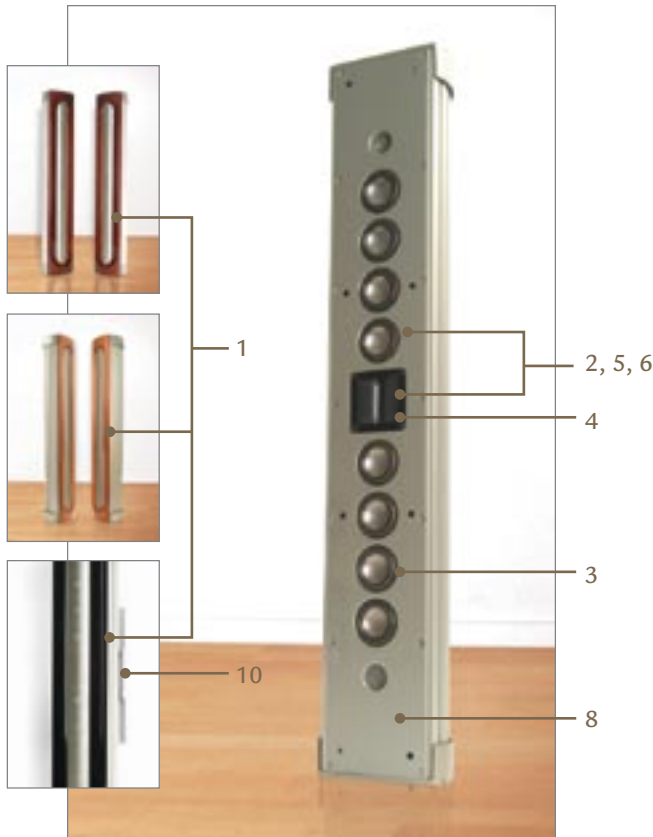

Beautiful presentation. Seamless design.

Powerful performance. Centra by M·Design

Centra StreamLine Surrounds feature two types of high-resolution drivers—9 drivers on each surround that faithfully reproduce ultra-realistic movie special effects, as well as crystal-clear multi-channel audio.

Centra StreamLine Surround 2400 pair shown with Centra Home Theater Action Couch™1000 in black leather (sold separately)

Patented Centra Speaker Technology

Centra Mid-Range Driver

- 2-Inch Centra Mid-Range Driver:**
- a. Inverted titanium diaphragm
 - b. High-excursion design
 - c. Long-throw, oversized, balanced suspension
 - d. Distortion shorting ring
 - e. Low-mass voice coil
 - f. Radial neodymium magnet
 - g. Extra large air vent

Audio Focus Line Source Tweeter

- 2-Inch Audio Focus™ Line Source Tweeter:**
- a. Ultra-light silk diaphragm
 - b. Patented line-source drive for wide dispersion
 - c. Foam damping material
 - d. Dual magnetic air gaps for high-efficiency
 - e. High-energy neodymium magnets
 - f. Patented low-inductance, flat voice coil

Specifications:

- Model:** MD CEN SLS2400
Dimensions: 30.5" H x 5.5" W x 4.75" D
Weight: Approximately 14 pounds each
Configuration: Sold in pairs