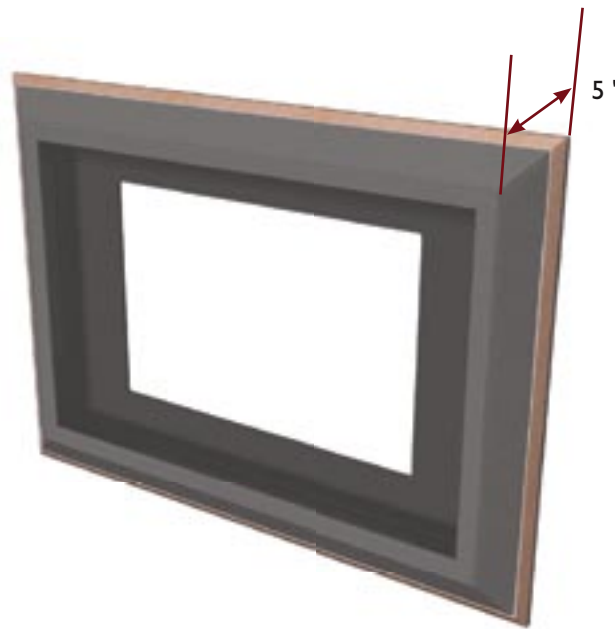

M • D E S I G N™

SPECIFICATION SHEET

**Eleganza™ Plasma Frame 6300**  
**Dimensions and Weights**

**NOTE:**

This frame is big enough for installing a 60"-63" Plasma depending on Plasma's dimensions

	Weight	L	W	H
<b>Frame</b>	120 lbs	54"	79"	5"
<b>In Carton</b>	180 lbs	60"	84"	8"