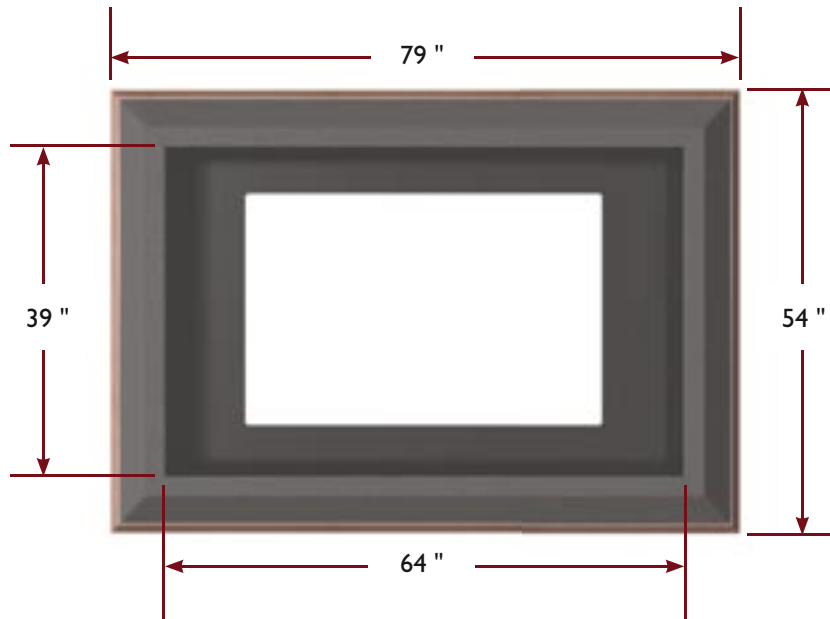

M • D E S I G N™

SPECIFICATION SHEET

**Eleganza™ Plasma Frame 6300**  
**Dimensions and Weights**

**NOTE:**

This frame is big enough for installing a 60"-63" Plasma depending on Plasma's dimensions

	Weight	L	W	H
<b>Frame</b>	120 lbs	54"	79"	5"
<b>In Carton</b>	180 lbs	60"	84"	8"